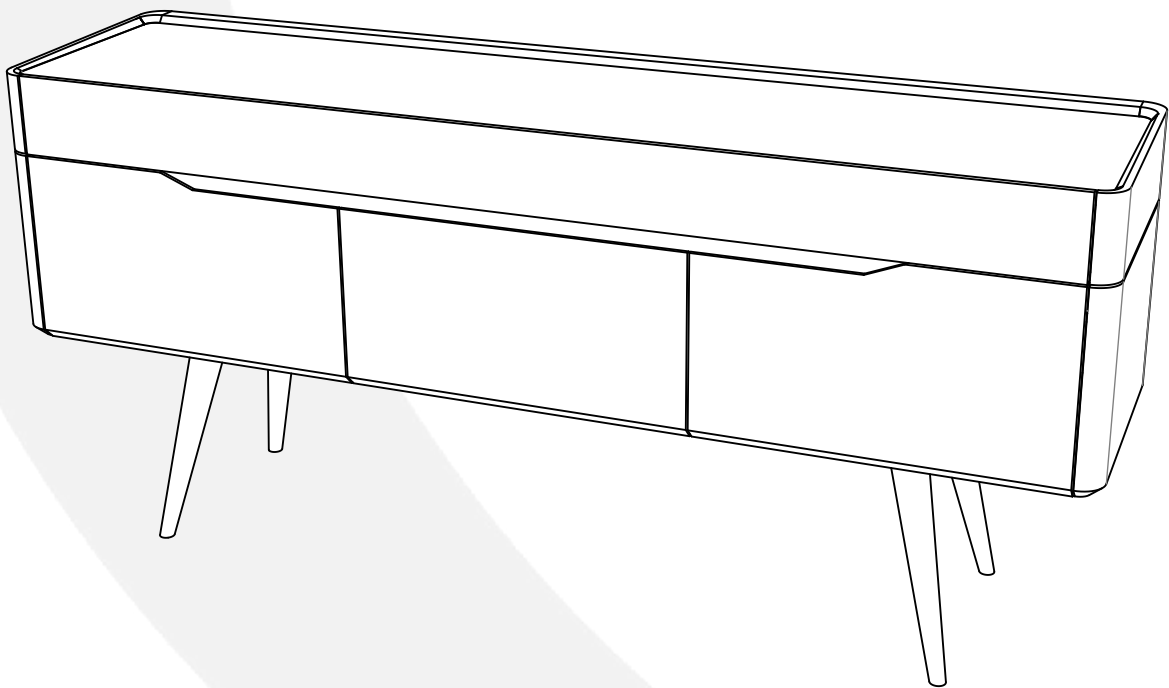

TERRA Cabinet

Assembly Manual

Tools overview

① 1x

② 4x

③ 12x

④

>4<

1.

2.

3.

5.

6.

screw tightly