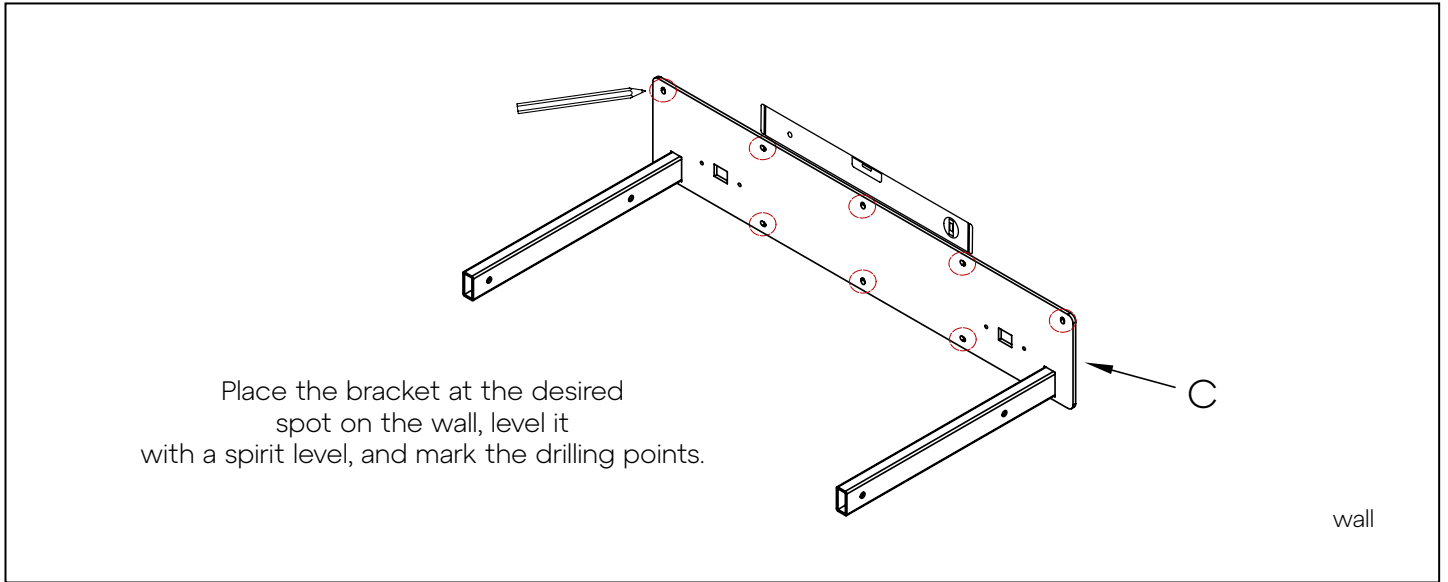

Step 1

Step 2

Step 3

Step 4