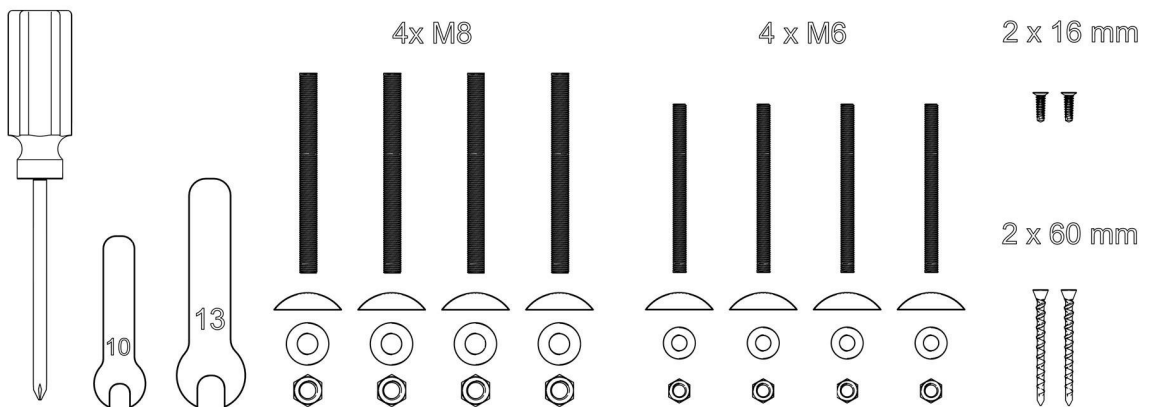

JAVORINA
DESIGNED BY ROOTS

TERRA

assembly instructions
návod na montáž

10

11

12