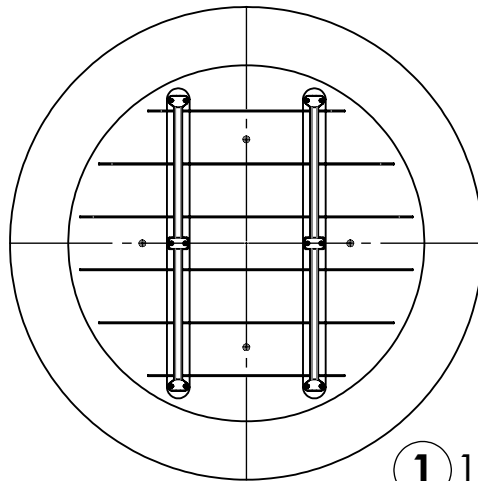

15 min.

1 1x

(2x M8)

>13<