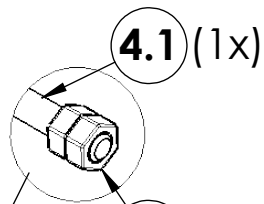

4.1 (1x)

4.2

(2x M8)