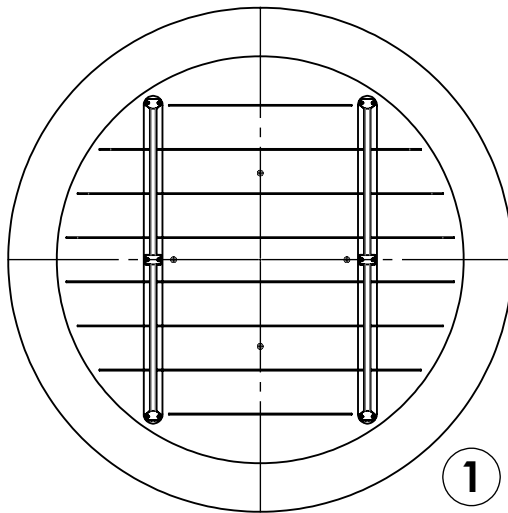

JAVORINA

DESIGNED BY ROOTS

XXTR160

**assembly instructions
návod na montáž**

V000023-1

② 1x

① 1x

③ 1x

⑤ 4x

④ 4x M8

⑥ 4x M8

⑦ 1x >13<

JAVORINA

DESIGNED BY ROOTS

XXTR125

**assembly instructions
návod na montáž**