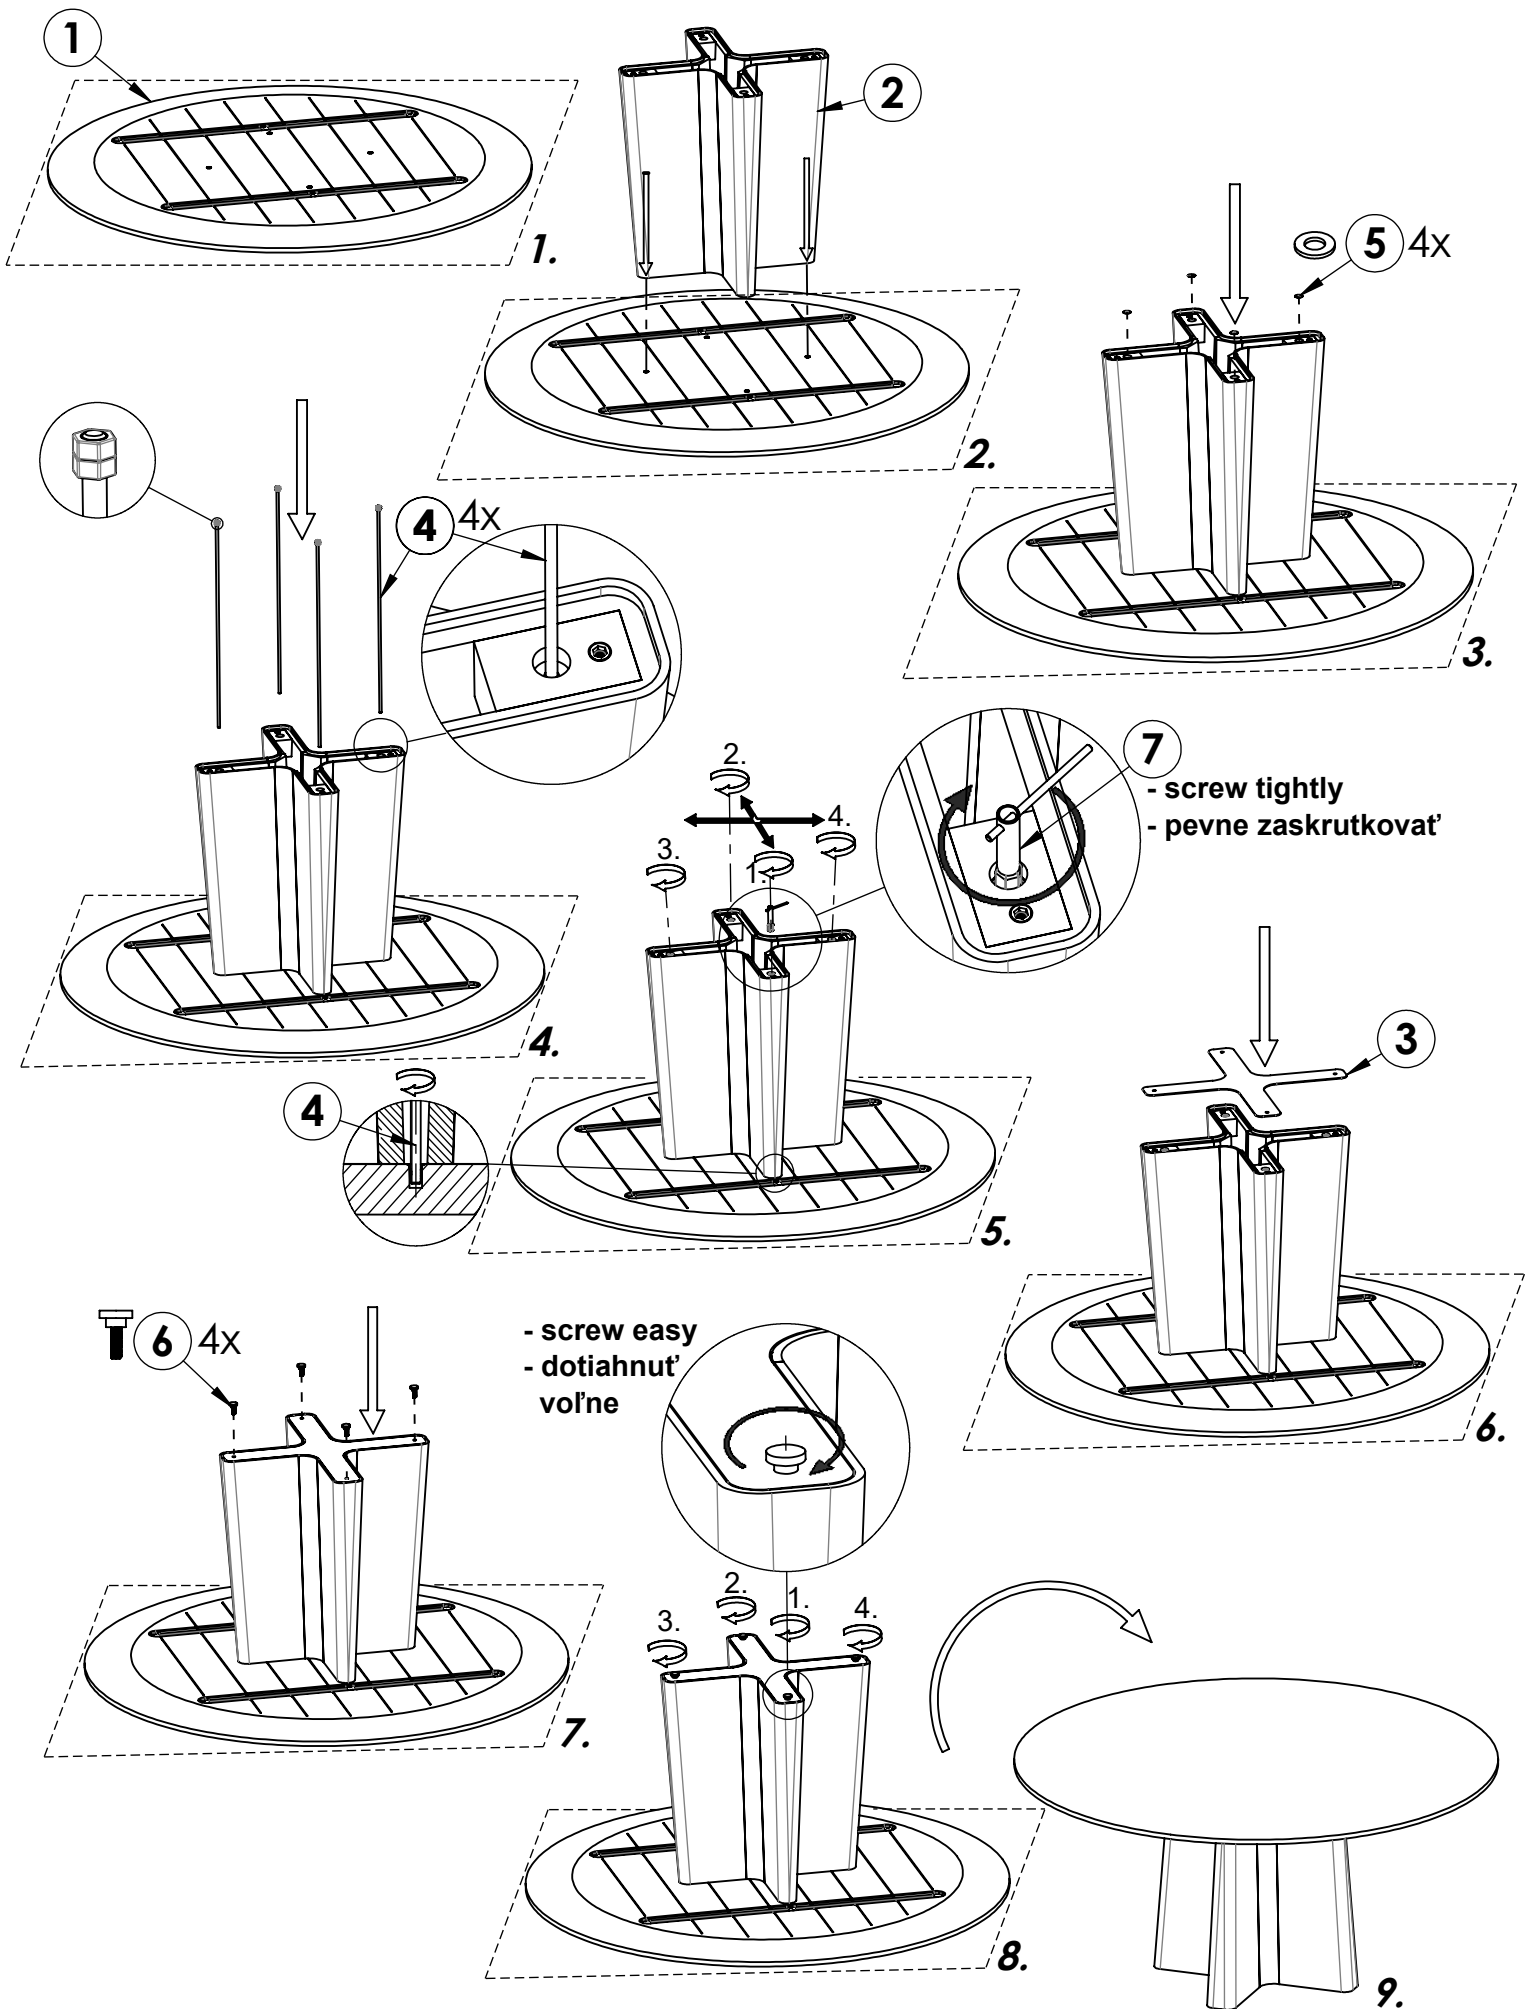

JAVORINA

DESIGNED BY ROOTS

XXTR160

**assembly instructions
návod na montáž**

V000023-1

② 1x

① 1x

③ 1x

⑤ 4x

④ 4x M8

⑥ 4x M8

⑦ 1x >13<

JAVORINA

DESIGNED BY ROOTS

XXTR125

**assembly instructions
návod na montáž**