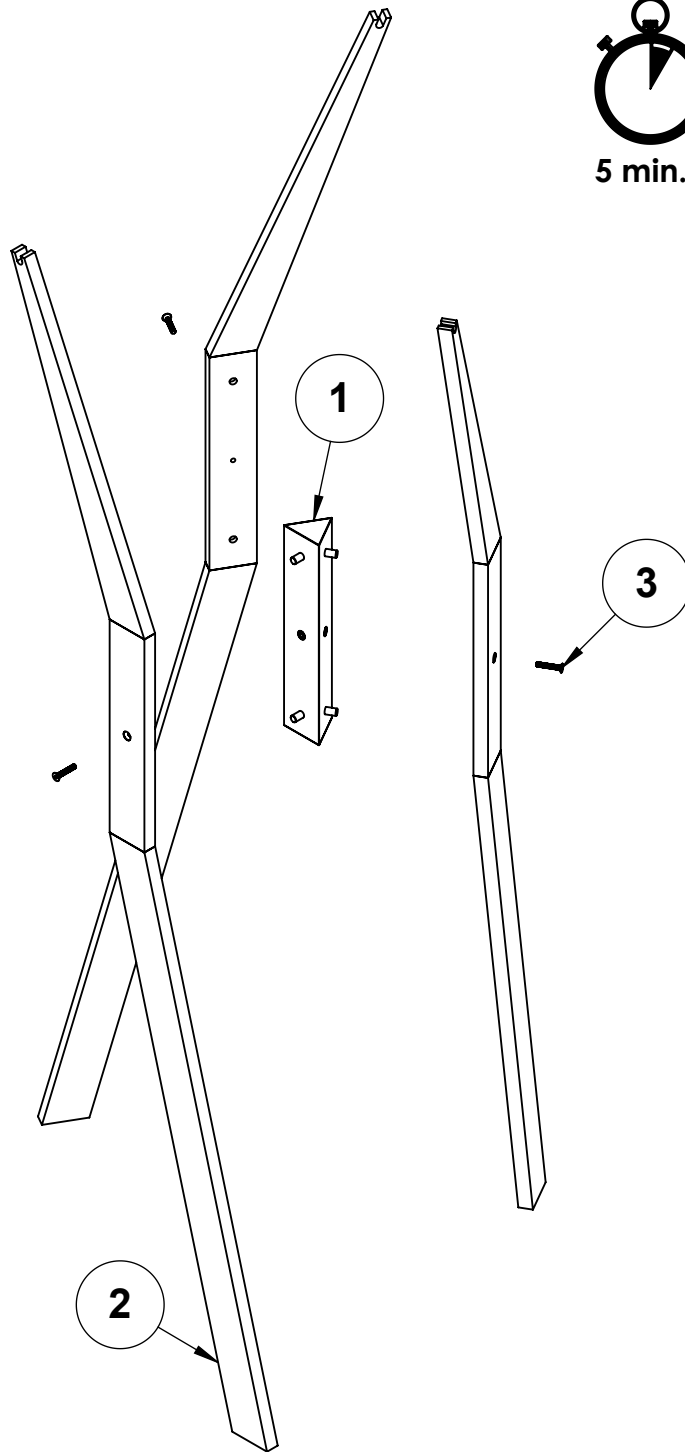

JAVORINA

DESIGNED BY ROOTS

FC170

**assembly instructions
návod na montáž**

V000033-1

5 min.

2 3x

2A

2B

2C

3

3x M6

1 1x

4 1x

EST. 1947

JAVORINA

DESIGNED BY ROOTS

V000033-4