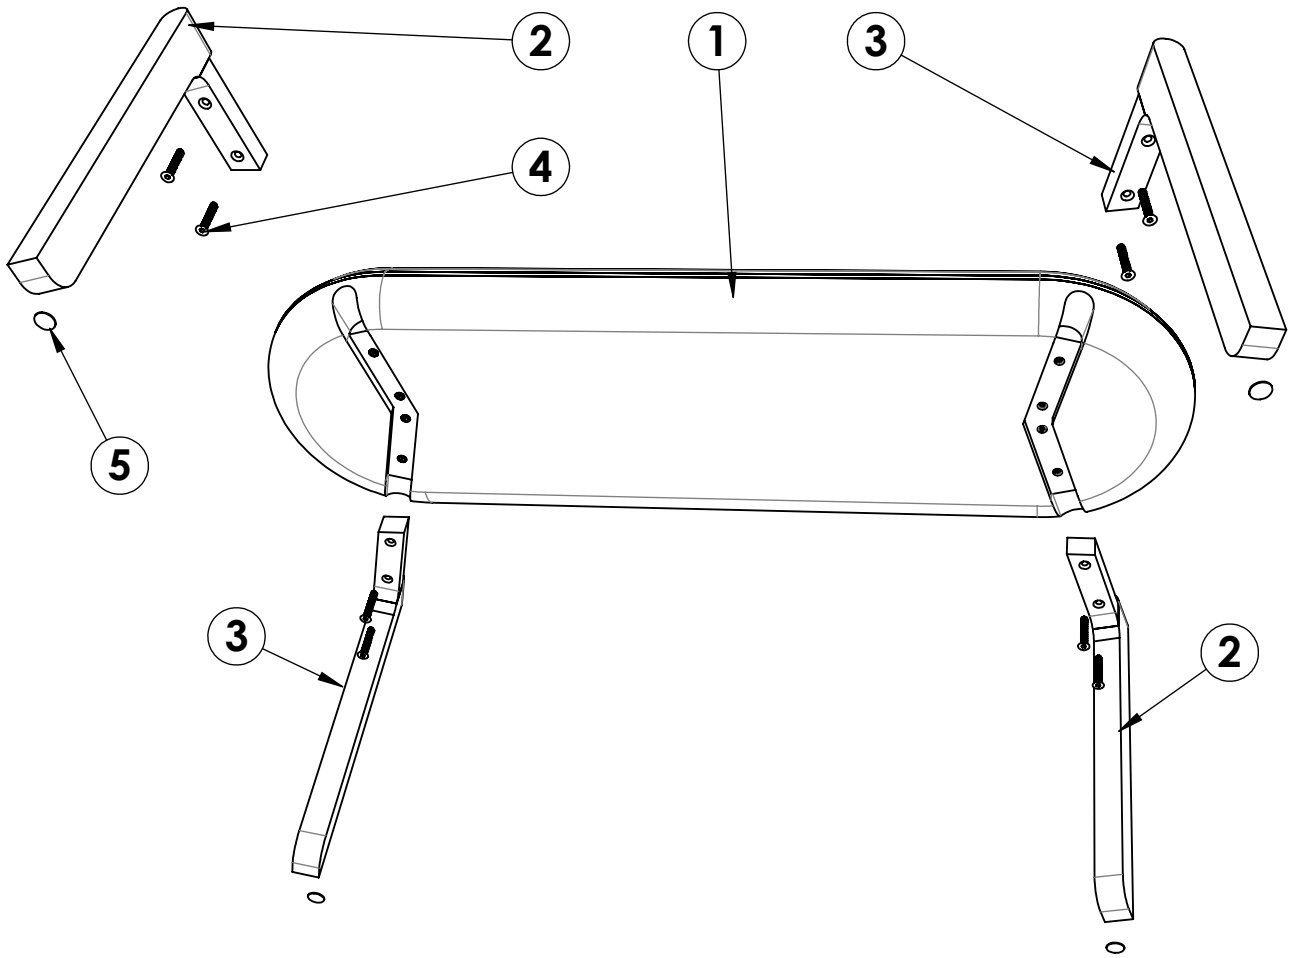

JAVORINA

DESIGNED BY ROOTS

JL 100

**assembly instructions
návod na montáž**

V000047-1

① 1x

② 2x

③ 2x

④ 8x M6x40

⑤ 4x

>4<

⑥ 1x